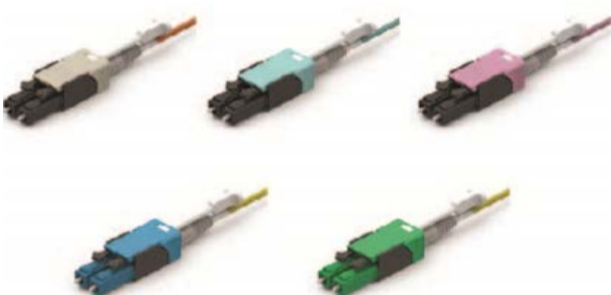

See us at Booth # 1931

LC IntelliCross UniBoot Duplex Connector for NextGen HyperScale Racks

~ patent pending design ~

* Fast and Easy polarity change - A/B changes at rack

No special tools required

* Fast and Easy polishing - No Disassembly require

Both PC and APC Duplex connector

* Push-Pull Tab for High density, Low Profile cabinets

UniBoot design for easy cable management

* Applicable cable: ϕ 0.9mm, ϕ 2mm & ϕ 3mm cables

- Variety of Colors -

- Compact design for High-dense Installation -

[Data Sheet](#)

SFP-560A Next-Gen Polishing Machine - Now In Stock!

Programmable Active-Link Electro-Pneumatic Pressure System

IPC Mode(Pat.) - Independent Pressure Control - Turntable automatically raises / lowers to achieve optimum distance of 5.50mm from fixture bottom.