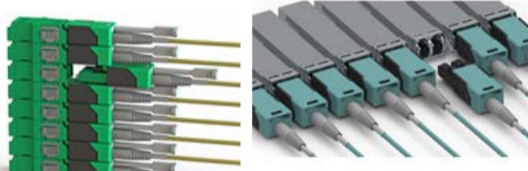

See us at Booth # 1931

LC IntelliCross UniBoot Duplex Connector for NextGen HyperScale Racks

~ patent pending design ~

* Fast and Easy polarity change - A/B changes at rack

No special tools required

* Fast and Easy polishing - No Disassembly require

Both PC and APC Duplex connector

* Push-Pull Tab for High density, Low Profile cabinets

UniBoot design for easy cable management

* Applicable cable: ϕ 0.9mm, ϕ 2mm & ϕ 3mm cables

- Variety of Colors -

- Compact design for High-dense Installation -

[Data Sheet](#)

SFP-560A Next-Gen Polishing Machine - Now In Stock!

Programmable Active-Link Electro-Pneumatic Pressure System

IPC Mode(Pat.) - Independent Pressure Control - Turntable automatically raises / lowers to achieve optimum distance of 5.50mm from fixture bottom.

DPC Mode(Pat.) - Dynamic Pressure Control - For fixed length polishing such as MT/MPO ferrules, Multi-Fiber arrays & Waveguides fixtures.

Open Workspace Design - Provides creative handling solutions for Large O.D. Trunk and OSP Rigid Cables applications.