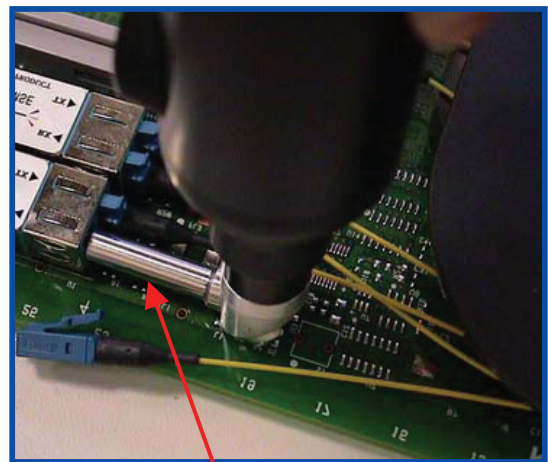

### ■ Regular Tips

For SC, FC, ST, LC, MU, F-3000, MTP, MPO connectors: male or female, PC or APC

### ■ Slim Straight or Slim-90 degree Angled Tips (for tight space)

For SC, FC, ST, LC, MU, E-2000, F-3000 female connectors

**Slim Straight Tip**

**Slim 90-degree Angled Tip**