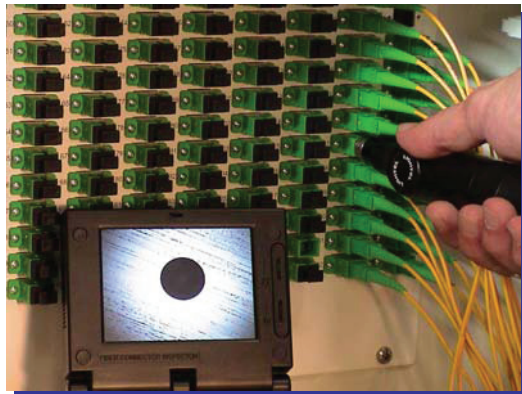

## CI-1000 Fiber Optic Connector Video Inspector

### ■ Features

- Inspect the male/female connector end-face within bulkhead
- Low cost, high efficiency
- Vivid image with easy and fast focus operation
- Full line of interchangeable adaptor tips available, even for tight space
- Can be connected to a portable monitor or PC through USB.